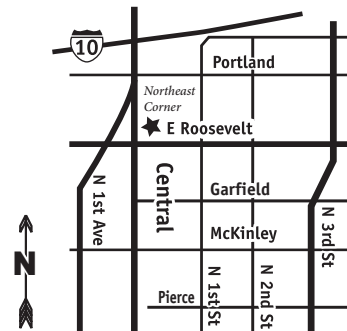

Gift Certificates Available

Open

Monday - Friday

7AM to 3PM